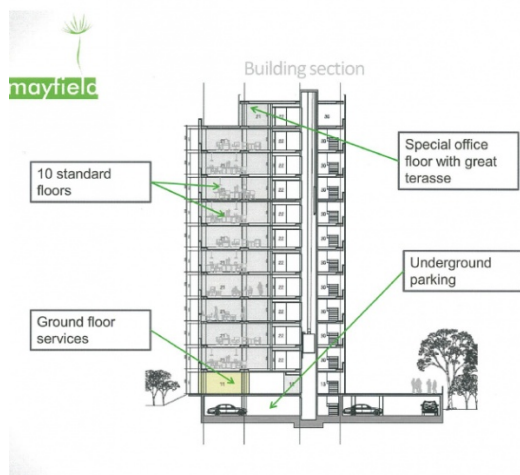

Office to let

Victoriei Offices

Timișoara, 2 Goethe st.

Building information

Building status	Existing
Year of construction	2012
Parking ratio	1 / 127 sq m
Total building area	1 000 sq m

Commercial terms

Office space*	after login *
Service charge*	after login *
Minimum lease term	after login *
Availability	after login *

* Asking terms for m²/month

Location

Available space

Building completely leased

Typical floor plan

Public transport

Bus: E3

Tram: 1, 2, 4, 6B